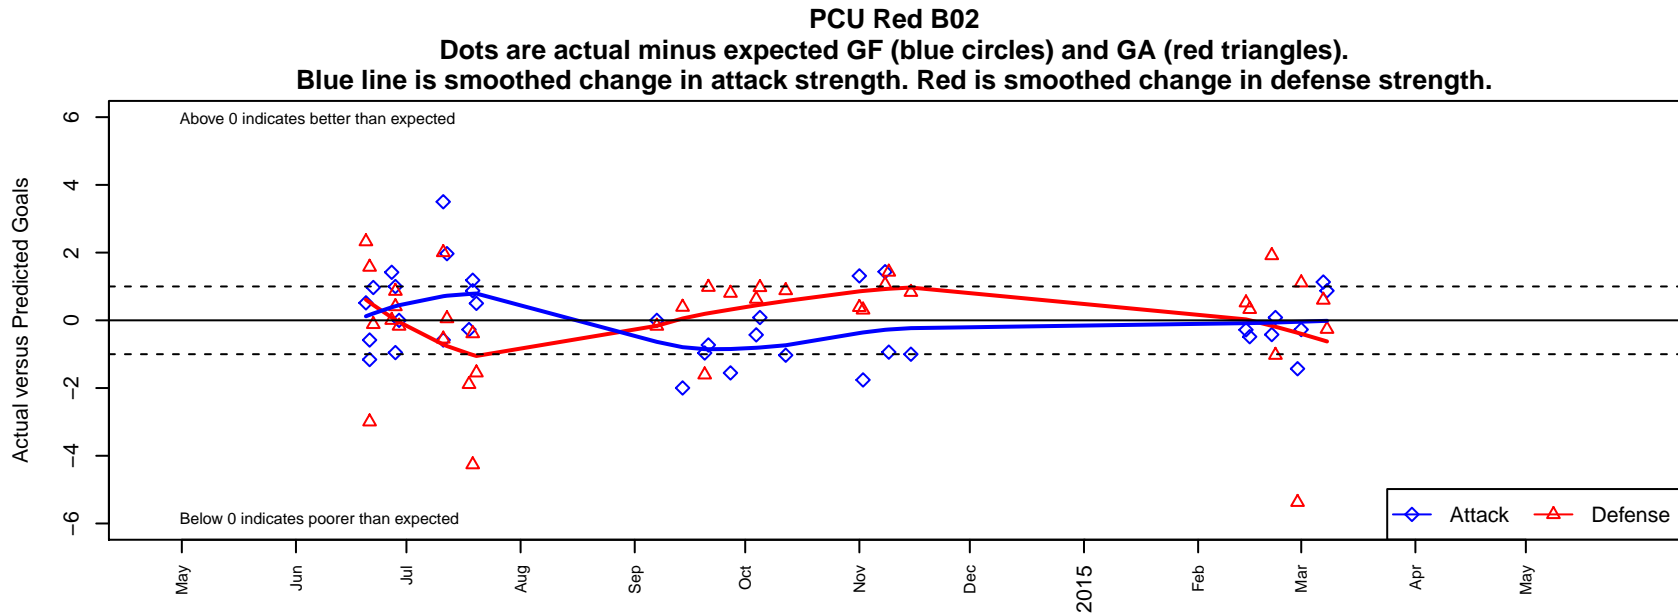

## PCU Red B02

Portland City United SC  
 Portland, OR  
 B02 total strength=608  
 attack=0.56 defense=0.47  
 fall league = PTT-B B02 Championship  
 spr league = Spr OYS B02 Premier  
 notes= Benefica

**attack and defense variance (black dot)  
relative to other teams  
and top 10 in region**

**attack and defense rating  
relative to others at age  
and all opponents in last 13 months**

**Performance relative to 13 month average**