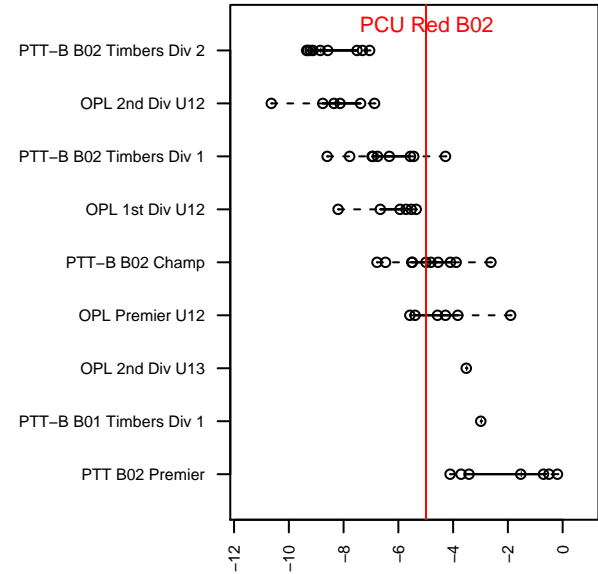

## PCU Red B02

Portland City United SC  
 Portland, OR  
 B02 total strength=608  
 attack=0.56 defense=0.47  
 fall league = PTT-B B02 Championship  
 spr league = Spr OYS B02 Premier  
 notes= Benefica

alt names used:  
 PCU 02B Benfica  
 PCU U12 Boys [Red]  
 PCU 02B Red  
 PCU 02B BENFICA  
 PCU 02B Red  
 PCU 02B Red  
 PCU 02B Red

Venues played:  
 2013 OYS Presidents Cup B02  
 2014 Cascadia Challenge BU12 Gold  
 2014 Clash At the Border Gold/Silver U12  
 2014 PCU Summer Classic U12 Gold  
 2014 Beaverton Cup BU12 Gold  
 2014 PTT-B B02 Championship  
 2014 OYS Presidents Cup B02  
 2014 Spr OYS B02 Premier

**attack and defense variance (black dot)  
relative to other teams  
and top 10 in region**

**attack and defense rating  
relative to others at age  
and all opponents in last 13 months**

**Performance relative to 13 month average**